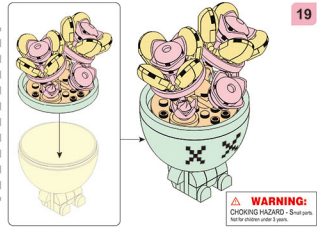

PLEYERID

CREATIVE LIFE BRICKS

M38-B1076A

WARNING:
CHOKING HAZARD - Small parts.
Not for children under 3 years.

PLEYERID

CREATIVE LIFE BRICKS

M38-B1076B

WARNING:
CHOKING HAZARD - Small parts.
Not for children under 3 years.

PLEYERID

CREATIVE LIFE BRICKS

M38-B1076C

WARNING:
CHOKING HAZARD - Small parts.
Not for children under 3 years.

PLEYERID

CREATIVE LIFE BRICKS

M38-B1076D

WARNING:
CHOKING HAZARD - Small parts.
Not for children under 3 years.

PLEYERID

CREATIVE LIFE BRICKS

M38-B1076E

WARNING:
CHOKING HAZARD - Small parts.
Not for children under 3 years.

PLEYERID

CREATIVE LIFE BRICKS

M38-B1076F

WARNING: CHOKING HAZARD - Small parts. Not for children under 3 years.