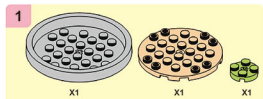

PLEYERID

CREATIVE LIFE BRICKS

M38-B1076D