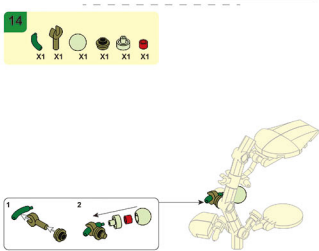

PLEYERID

CREATIVE LIFE BRICKS

M38-B1075B