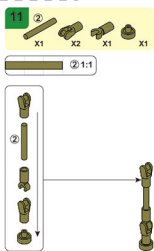

PLEYERID

CREATIVE LIFE BRICKS

M38-B1075F