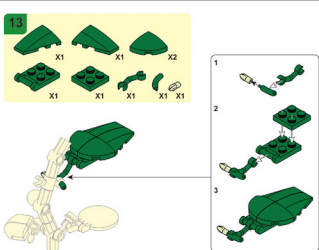

PLEYERID

CREATIVE LIFE BRICKS

M38-B1075B