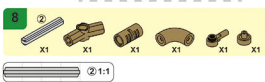

PLEYERID

CREATIVE LIFE BRICKS

M38-B1075D