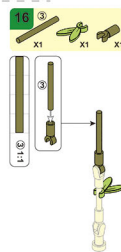

PLEYERID

CREATIVE LIFE BRICKS

M38-B1075F