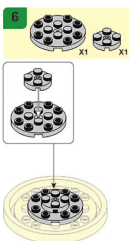

PLEYERID

CREATIVE LIFE BRICKS

M38-B1075F