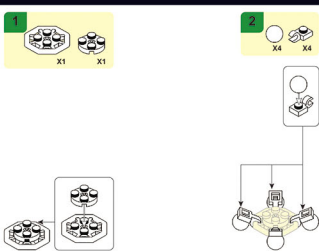

PLEYERID

CREATIVE LIFE BRICKS

M38-B1075B