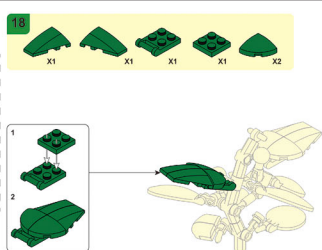

PLEYERID

CREATIVE LIFE BRICKS

M38-B1075B