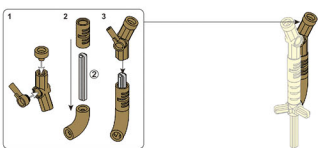

PLEYERID

CREATIVE LIFE BRICKS

M38-B1075D