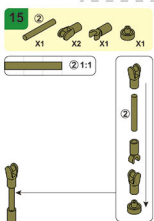

PLEYERID

CREATIVE LIFE BRICKS

M38-B1075F