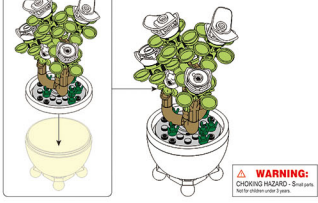

PLEYERID

CREATIVE LIFE BRICKS

M38-B1075D