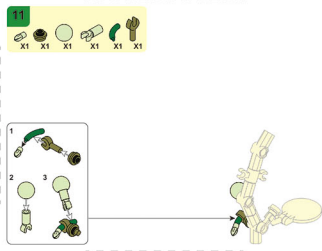

PLEYERID

CREATIVE LIFE BRICKS

M38-B1075B