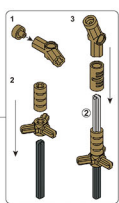

PLEYERID

CREATIVE LIFE BRICKS

M38-B1075D