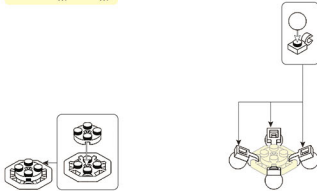

PLEYERID

CREATIVE LIFE BRICKS

M38-B1075A