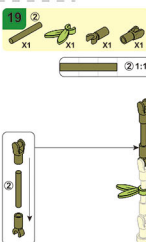

PLEYERID

CREATIVE LIFE BRICKS

M38-B1075F