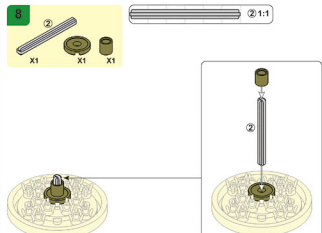

PLEYERID

CREATIVE LIFE BRICKS

M38-B1075B