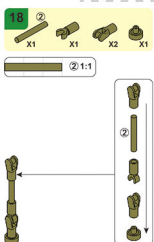

PLEYERID

CREATIVE LIFE BRICKS

M38-B1075F