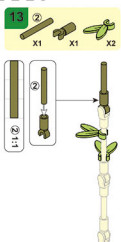

PLEYERID

CREATIVE LIFE BRICKS

M38-B1075F