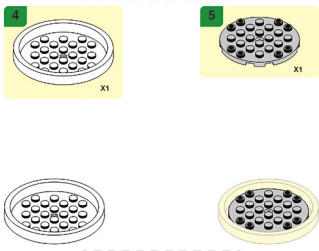

PLEYERID

CREATIVE LIFE BRICKS

M38-B1075B