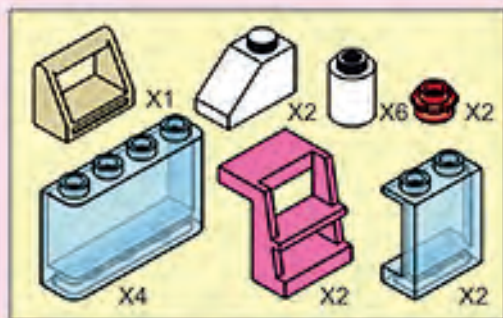

212
PCS

M38 - B0722

COLOUR																

1

2

4

6

7

7

9

12

13

14

WARNING:
CHOKING HAZARD - Small parts.
Not for children under 3 years.