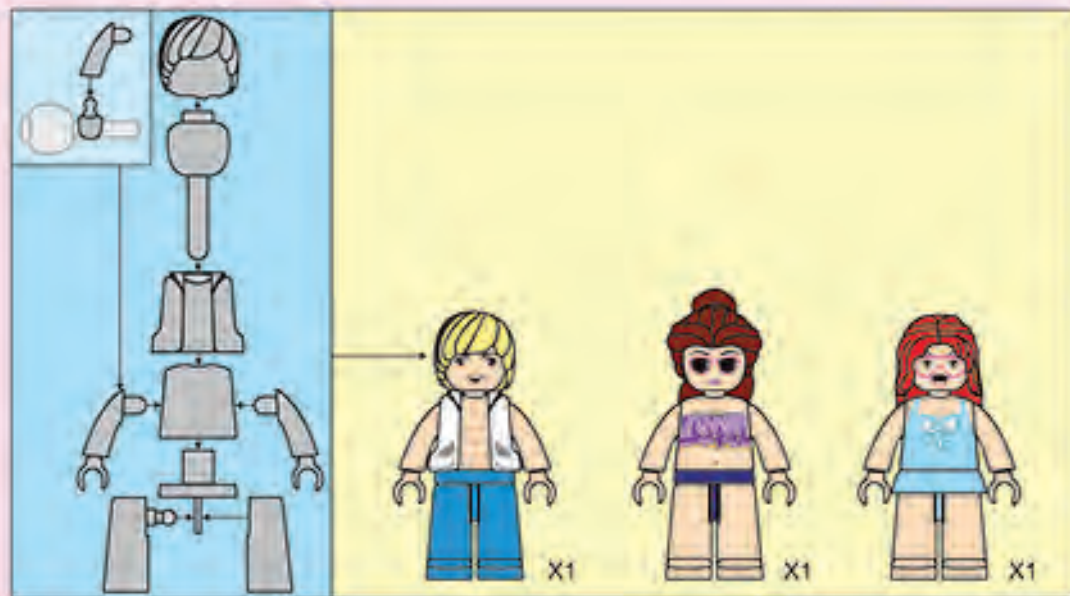

212
PCS

M38 - B0722

COLOUR																

1

2

4

6

7

7

9

12

13

14

WARNING:
CHOKING HAZARD - Small parts.
Not for children under 3 years.